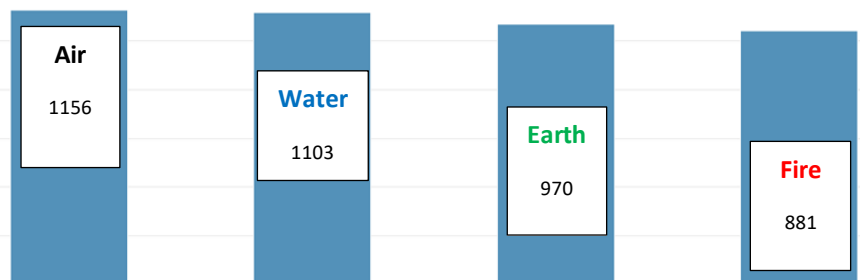

THIS WEEK'S WINNERS: AIR!

ATTENDANCE THIS WEEK

Class RB – 95%

Class RSL – 97%

Class 1B – 87%

Class 1/2T – 92%

Class 2F – 90%

Class 3/4H – 95%